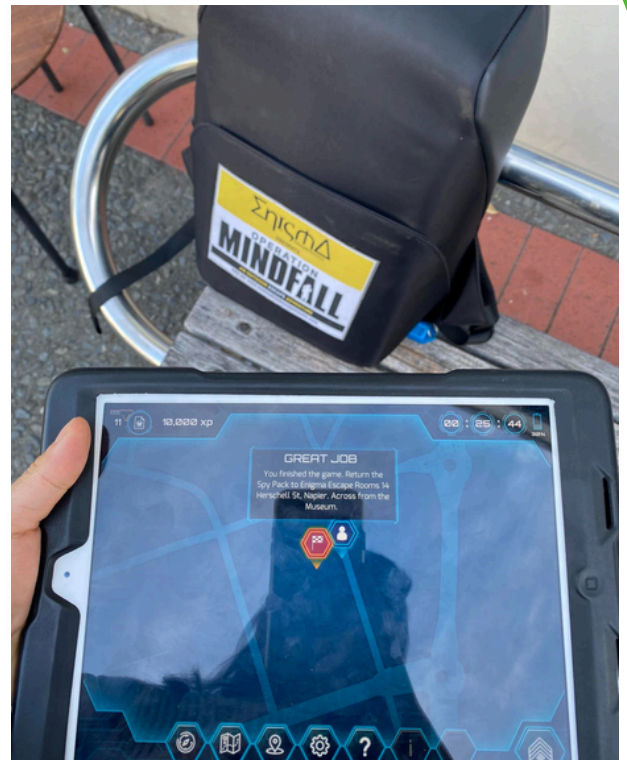

### GOOD TO KNOW:

- For bigger groups and various teams playing at the same time, please get in touch with us!
- Price for above options will be adapted according to your requirements.

Enigma Escape Rooms is the license holder for Cluetivity games in Hawke's Bay. We can adapt this game to any outdoor space in the mentioned geographical area.

2 hours and 2 km hunting the Napier CBD, find secret stops and contact mysterious double agents.

Use spy gadgets and crack codes, through digital and manual challenges, augmented reality, geolocation technology and much more.